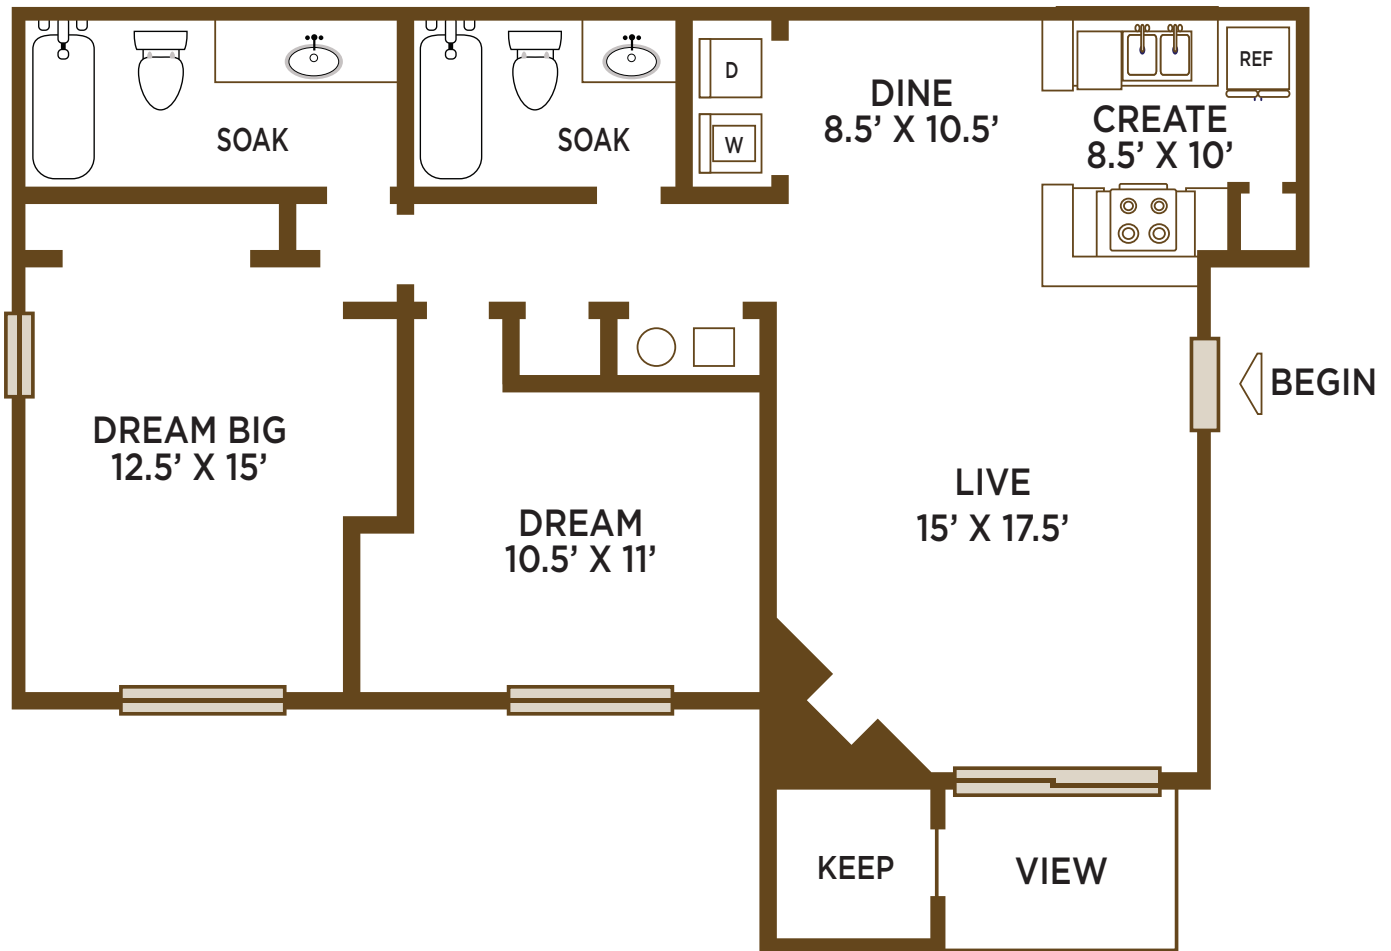

IRONWOOD

AT PALMER PARK

THE PINE

TWO BEDROOM/2 BATH - 1065 SQ. FT.

PH: 719.591.1071

3504 VAN TEYLINGEN DR. | COLORADO SPRINGS, CO 80917

WWW.LIVEATIRONWOOD.COM

Another Priderock Partners Property

Selected floorplans may vary from the illustration due to design configurations and architectural styling.