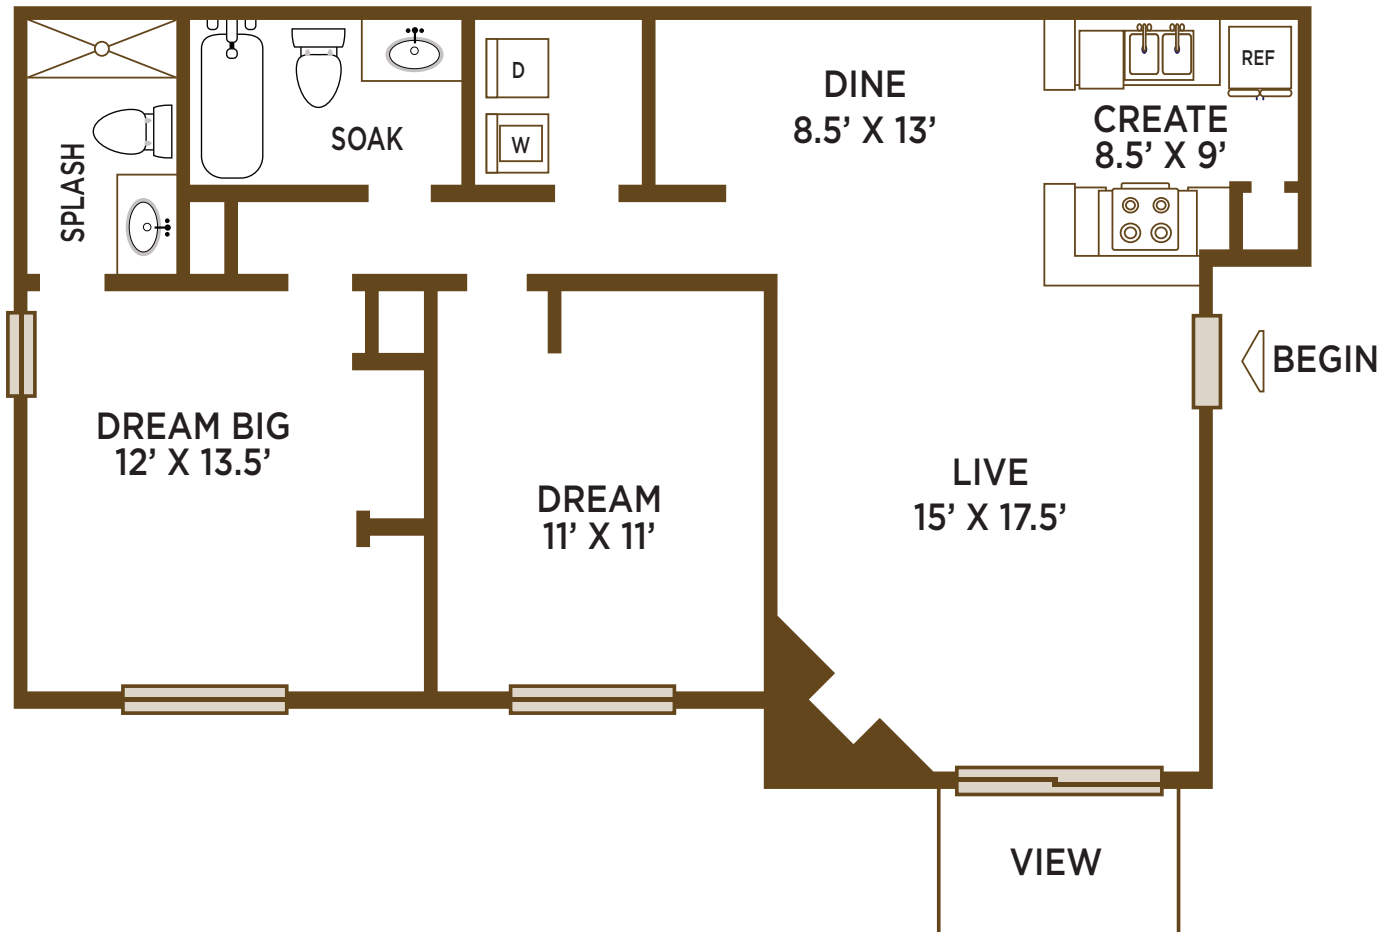

IRONWOOD

AT PALMER PARK

THE ASPEN

TWO BEDROOM/1.75 BATH - 1065 SQ. FT.

PH: 719.591.1071

3504 VAN TEYLINGEN DR. | COLORADO SPRINGS, CO 80917

WWW.LIVEATIRONWOOD.COM

Another Priderock Partners Property

Selected floorplans may vary from the illustration due to design configurations and architectural styling.